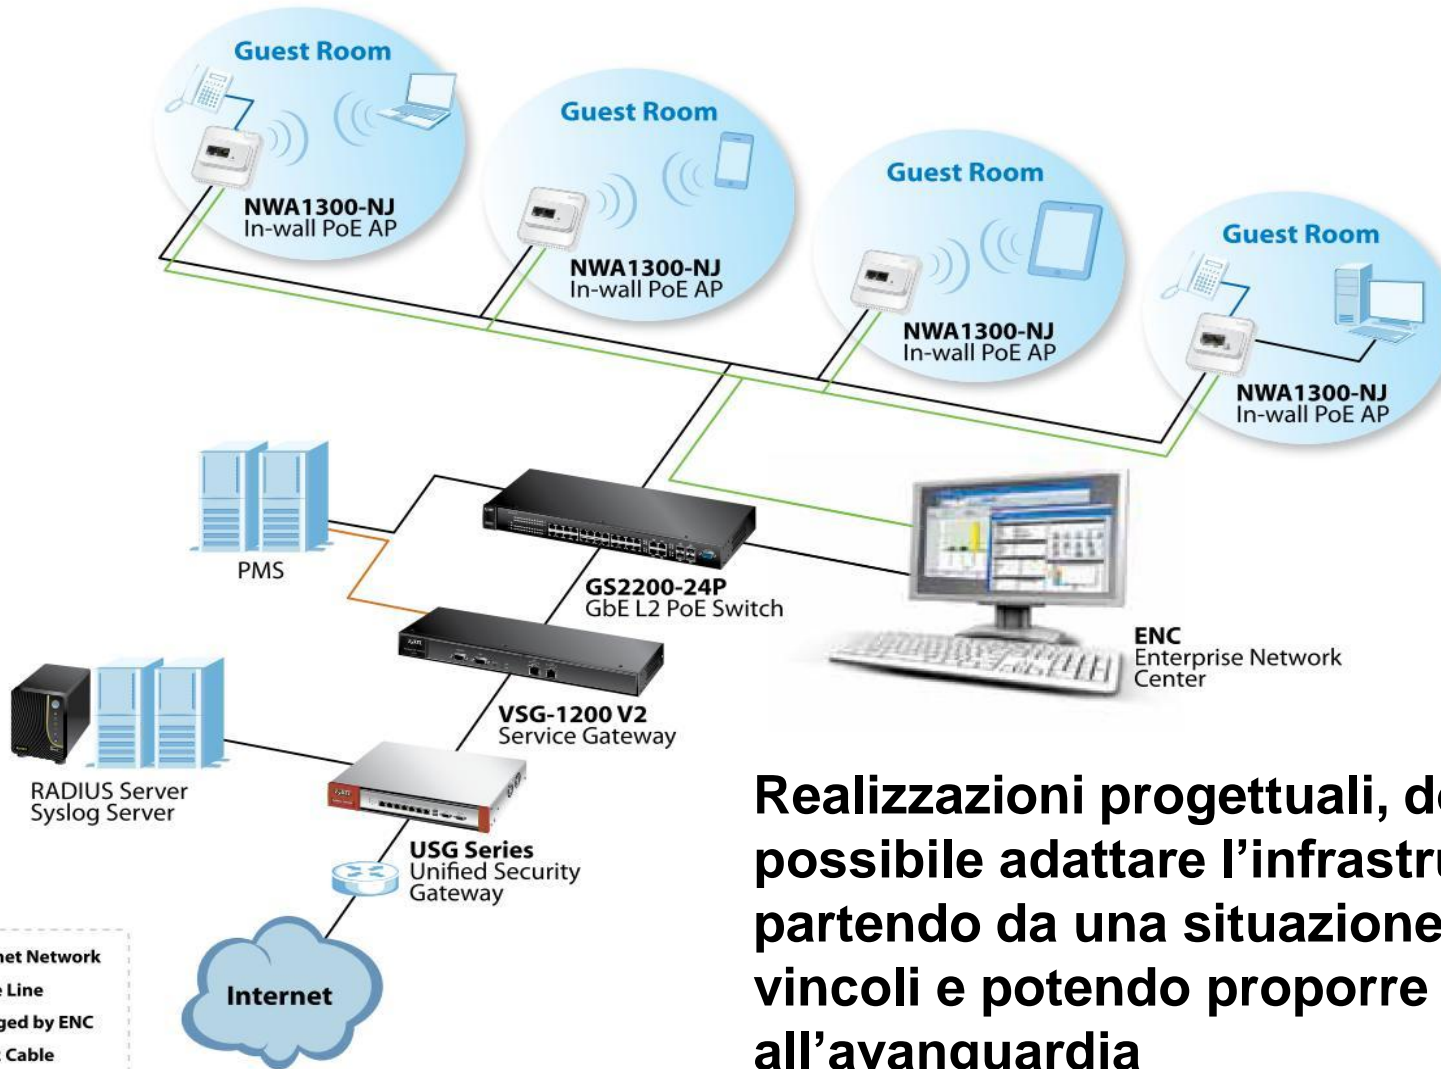

Proposte ZyXEL – NWA-1121-N

- Basic Stand Alone-AP
- Supporto PoE
- Supporto MSSID/VLAN
- ceiling mount design
- High performance antenna design

Proposte ZyXEL – NWA-1123-N

- Dual radio/Dual band AP
- Supporto PoE
- Supporto MSSID/VLAN
- AP+Bridge Mix
- High performance antenna design

Proposte ZyXEL – NWA-1300-NJ

- In-Wall AP
- Supporto PoE
- Eth/PSTN pass-through
- Gestione centralizzata ENC
- Gestione TX Power

1 Incorporating a Wireless Distribution System (WDS) for separate areas: Deploying the N4100 using WDS enables the device to function as a wireless network bridge allowing you to wirelessly connect two networks together.

2 Advanced security to help the business to comply with the EU Data Retention Directive: The N4100 supports

sending the session traces directly to a Syslog server, greatly enhancing the logging capabilities.

3 Zero configuration: Whenever a user logs in, the N4100 automatically translates the computer's network settings to provide him with seamless access to the broadband network.

Realizzazioni progettuali, dove è possibile adattare l'infrastruttura partendo da una situazione senza vincoli e potendo proporre soluzioni all'avanguardia